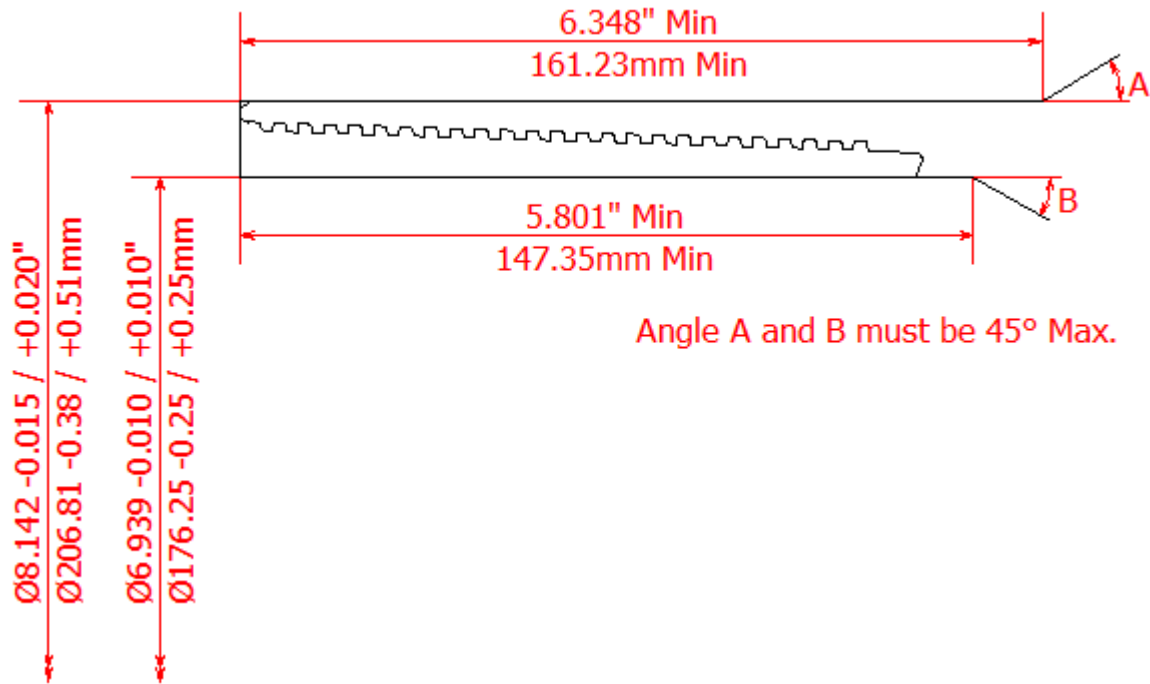

BLANKING DIMENSIONS FOR 7 5/8" x 42.8lb/ft (193.68mm x 14.27mm WT)

HSC COUPLING (REGULAR OD)

HSC COUPLING (SPECIAL CLEARANCE OD)

HSC PIN