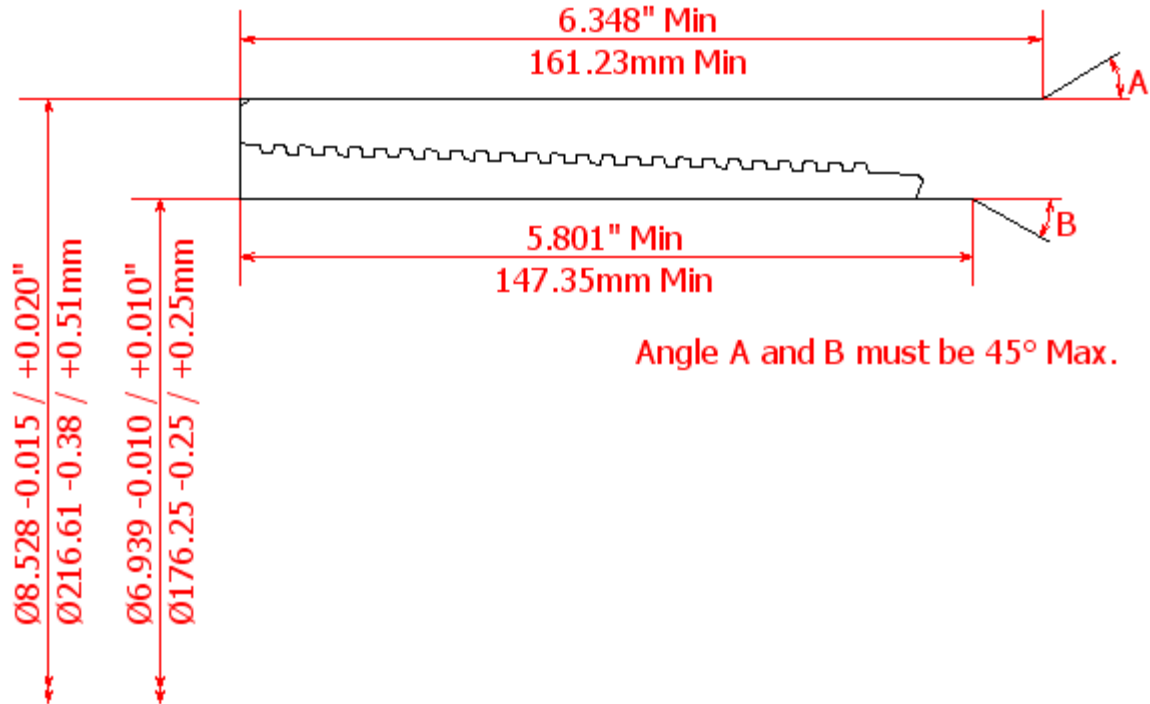

BLANKING DIMENSIONS FOR 7 5/8" x 42.8lb/ft (193.68mm x 14.27mm WT)

HSC COUPLING (REGULAR OD)

HSC COUPLING (SPECIAL CLEARANCE OD)

HSC PIN